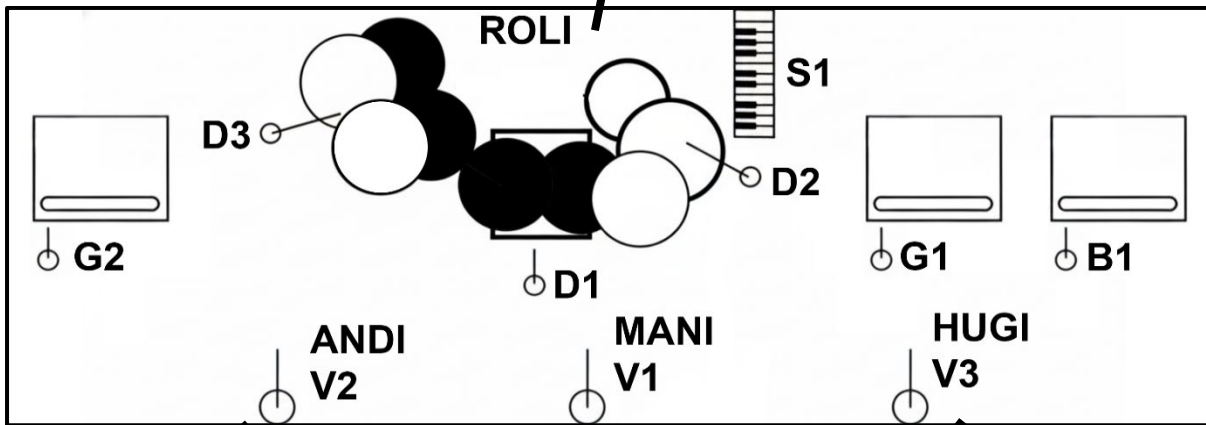

ROLI
DRUMS + SYNTH
DRUMS
1 Bassdrum
1 Snaredrum
1 HiHat
3 - 4 Toms
2 Crash Cymbals
1 Ride Cymbal
SYNTH
KORG Bass Synth
SENDS TO VENUE
1 Bassdrum
1 Snare + HiHat
1 Toms + Crash
1 Mono Bass Synth
NEEDS FROM MONITOR
Guitar1 (Mani)
Vox 1 (Mani)
Guitar 2 (Andi)
Vox 2 (Andi)
(Evtl. Bass (Hugi))
Vox 3 (Hugi)